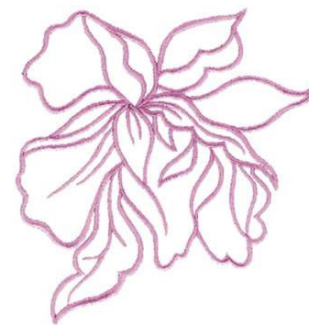

Name: Orchid Outline Machine Embroidery Design

SKU: DC01-FL0553

Brand: Dakota Collectibles

Unique Colors: 13 (1 color Stops)

Unique Colors

	Color Name (Color Code)	Manufacturer - Type
	Super White (1001) [No Color Selected]	madeira - rayon
	Dusty Lilac (1263) [No Color Selected]	madeira - rayon
	Crocus (286)	Exquisite - Polyester 1000m

Complete Color Sequence

#		Color Name (Color Code)	Manufacturer - Type
1		Super White (1001) [No Color Selected]	madeira - rayon
2		Super White (1001) [No Color Selected]	madeira - rayon
3		Crocus (286)	Exquisite - Polyester 1000m