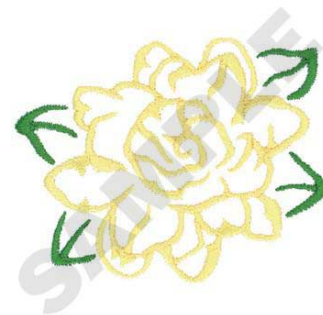

Name: Gardenia Outline Machine Embroidery Design

SKU: DC01-FL0498

Brand: Dakota Collectibles

Unique Colors: 13 (2 color Stops)

Unique Colors

	Color Name (Color Code)	Manufacturer - Type
	Super White (1001) [No Color Selected]	madeira - rayon
	Dusty Lilac (1263) [No Color Selected]	madeira - rayon
	Crocus (286)	Exquisite - Polyester 1000m

Complete Color Sequence

#		Color Name (Color Code)	Manufacturer - Type
1		Super White (1001) [No Color Selected]	madeira - rayon
2		Super White (1001) [No Color Selected]	madeira - rayon
3		Crocus (286)	Exquisite - Polyester 1000m