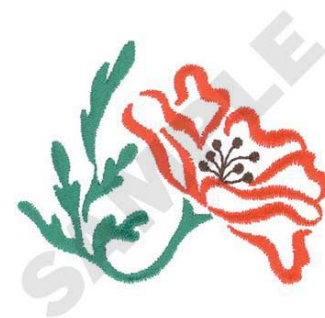

Name: Poppy Outline Machine Embroidery Design

SKU: DC01-FL0494

Brand: Dakota Collectibles

Unique Colors: 13 (3 color Stops)

Unique Colors

	Color Name (Color Code)	Manufacturer - Type
	Super White (1001) [No Color Selected]	madeira - rayon
	Dusty Lilac (1263) [No Color Selected]	madeira - rayon
	Crocus (286)	Exquisite - Polyester 1000m

Complete Color Sequence

#		Color Name (Color Code)	Manufacturer - Type
1		Super White (1001) [No Color Selected]	madeira - rayon
2		Super White (1001) [No Color Selected]	madeira - rayon
3		Crocus (286)	Exquisite - Polyester 1000m