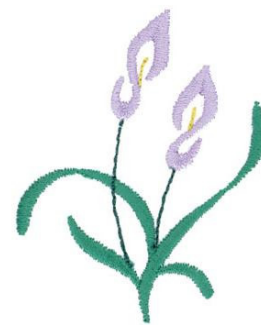

Name: Calla Lilies Machine Embroidery Design

SKU: DC01-FL0492

Brand: Dakota Collectibles

Unique Colors: 13 (4 color Stops)

Unique Colors

	Color Name (Color Code)	Manufacturer - Type
	Super White (1001) [No Color Selected]	madeira - rayon
	Dusty Lilac (1263) [No Color Selected]	madeira - rayon
	Crocus (286)	Exquisite - Polyester 1000m

Complete Color Sequence

#		Color Name (Color Code)	Manufacturer - Type
1		Super White (1001) [No Color Selected]	madeira - rayon
2		Super White (1001) [No Color Selected]	madeira - rayon
3		Crocus (286)	Exquisite - Polyester 1000m