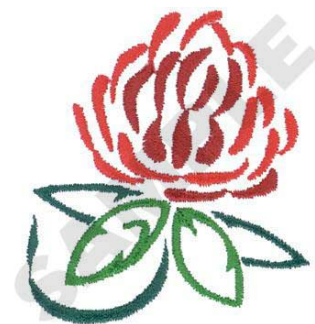

Name: Red Clover Outline

SKU: DC01-FL0488

Brand: Dakota Collectibles

Unique Colors: 13 (4 color Stops)

Unique Colors

| | Color Name (Color Code) | Manufacturer - Type |
|--|--|-----------------------------|
|  | Super White (1001) [No Color Selected] | madeira - rayon |
|  | Dusty Lilac (1263) [No Color Selected] | madeira - rayon |
|  | Crocus (286) | Exquisite - Polyester 1000m |

Complete Color Sequence

| # | | Color Name (Color Code) | Manufacturer - Type |
|---|---|--|--------------------------------|
| 1 |  | Super White (1001) [No Color Selected] | madeira - rayon |
| 2 |  | Super White (1001) [No Color Selected] | madeira - rayon |
| 3 |  | Crocus (286) | Exquisite - Polyester 1000m |