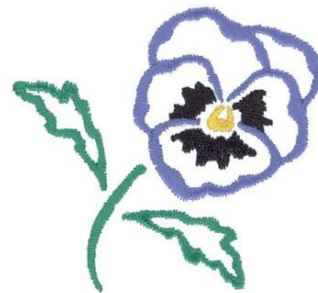

Name: Pansy Outline Machine Embroidery Design

SKU: DC01-FL0479

Brand: Dakota Collectibles

Unique Colors: 13 (4 color Stops)

Unique Colors

	Color Name (Color Code)	Manufacturer - Type
	Super White (1001) [No Color Selected]	madeira - rayon
	Dusty Lilac (1263) [No Color Selected]	madeira - rayon
	Crocus (286)	Exquisite - Polyester 1000m

Complete Color Sequence

#		Color Name (Color Code)	Manufacturer - Type
1		Super White (1001) [No Color Selected]	madeira - rayon
2		Super White (1001) [No Color Selected]	madeira - rayon
3		Crocus (286)	Exquisite - Polyester 1000m