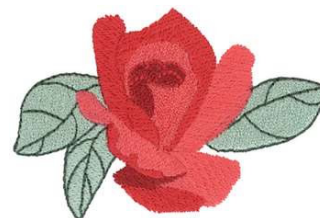

Name: Rose Machine Embroidery Design

SKU: DC01-FL0468

Brand: Dakota Collectibles

Unique Colors: 13 (5 color Stops)

Unique Colors

	Color Name (Color Code)	Manufacturer - Type
	Super White (1001) [No Color Selected]	madeira - rayon
	Dusty Lilac (1263) [No Color Selected]	madeira - rayon
	Crocus (286)	Exquisite - Polyester 1000m

Complete Color Sequence

#		Color Name (Color Code)	Manufacturer - Type
1		Super White (1001) [No Color Selected]	madeira - rayon
2		Super White (1001) [No Color Selected]	madeira - rayon
3		Crocus (286)	Exquisite - Polyester 1000m