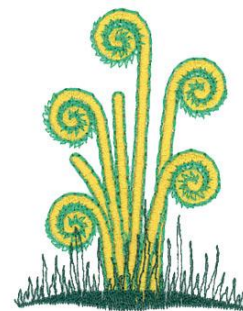

Name: Fiddlehead Fern Machine Embroidery Design

SKU: DC01-FL0444

Brand: Dakota Collectibles

Unique Colors: 13 (3 color Stops)

Unique Colors

	Color Name (Color Code)	Manufacturer - Type
	Super White (1001) [No Color Selected]	madeira - rayon
	Dusty Lilac (1263) [No Color Selected]	madeira - rayon
	Crocus (286)	Exquisite - Polyester 1000m

Complete Color Sequence

#		Color Name (Color Code)	Manufacturer - Type
1		Super White (1001) [No Color Selected]	madeira - rayon
2		Super White (1001) [No Color Selected]	madeira - rayon
3		Crocus (286)	Exquisite - Polyester 1000m