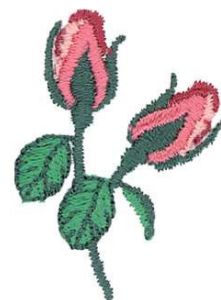

**Name:** Rosebuds Machine Embroidery Design

**SKU:** DC01-FL0411

**Brand:** Dakota Collectibles

**Unique Colors:** 13 (5 color Stops)

## Unique Colors

	<b>Color Name (Color Code)</b>	<b>Manufacturer - Type</b>
	Super White (1001) [No Color Selected]	madeira - rayon
	Dusty Lilac (1263) [No Color Selected]	madeira - rayon
	Crocus (286)	Exquisite - Polyester 1000m

# Complete Color Sequence

#		Color Name (Color Code)	Manufacturer - Type
1		Super White (1001) [No Color Selected]	madeira - rayon
2		Super White (1001) [No Color Selected]	madeira - rayon
3		Crocus (286)	Exquisite - Polyester 1000m