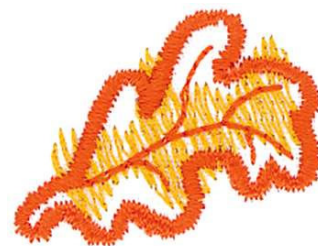

Name: Abstract Leaf Machine Embroidery Design

SKU: DC01-FL0407

Brand: Dakota Collectibles

Unique Colors: 13 (2 color Stops)

Unique Colors

| | Color Name (Color Code) | Manufacturer - Type |
|--|--|-----------------------------|
|  | Super White (1001) [No Color Selected] | madeira - rayon |
|  | Dusty Lilac (1263) [No Color Selected] | madeira - rayon |
|  | Crocus (286) | Exquisite - Polyester 1000m |

Complete Color Sequence

| # | | Color Name (Color Code) | Manufacturer - Type |
|---|---|--|--------------------------------|
| 1 |  | Super White (1001) [No Color Selected] | madeira - rayon |
| 2 |  | Super White (1001) [No Color Selected] | madeira - rayon |
| 3 |  | Crocus (286) | Exquisite - Polyester 1000m |