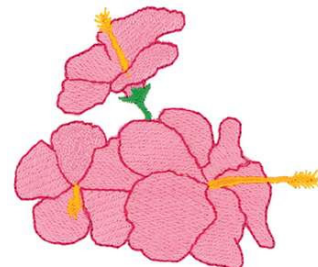

Name: Hibiscus Machine Embroidery Design

SKU: DC01-FL0330

Brand: Dakota Collectibles

Unique Colors: 13 (4 color Stops)

Unique Colors

	Color Name (Color Code)	Manufacturer - Type
	Super White (1001) [No Color Selected]	madeira - rayon
	Dusty Lilac (1263) [No Color Selected]	madeira - rayon
	Crocus (286)	Exquisite - Polyester 1000m

Complete Color Sequence

#		Color Name (Color Code)	Manufacturer - Type
1		Super White (1001) [No Color Selected]	madeira - rayon
2		Super White (1001) [No Color Selected]	madeira - rayon
3		Crocus (286)	Exquisite - Polyester 1000m