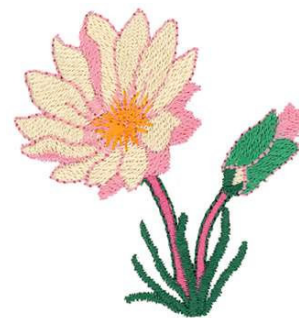

Name: Bitterroot Machine Embroidery Design

SKU: DC01-FL0321

Brand: Dakota Collectibles

Unique Colors: 13 (6 color Stops)

Unique Colors

	Color Name (Color Code)	Manufacturer - Type
	Super White (1001) [No Color Selected]	madeira - rayon
	Dusty Lilac (1263) [No Color Selected]	madeira - rayon
	Crocus (286)	Exquisite - Polyester 1000m

Complete Color Sequence

#		Color Name (Color Code)	Manufacturer - Type
1		Super White (1001) [No Color Selected]	madeira - rayon
2		Super White (1001) [No Color Selected]	madeira - rayon
3		Crocus (286)	Exquisite - Polyester 1000m