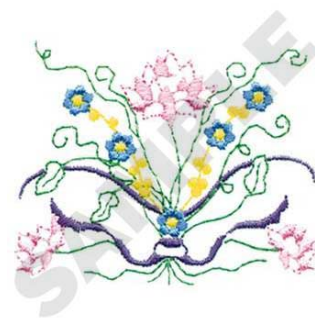

Name: Floral Bouquet Machine Embroidery Design

SKU: DC01-FL0293

Brand: Dakota Collectibles

Unique Colors: 13 (5 color Stops)

Unique Colors

	Color Name (Color Code)	Manufacturer - Type
	Super White (1001) [No Color Selected]	madeira - rayon
	Dusty Lilac (1263) [No Color Selected]	madeira - rayon
	Crocus (286)	Exquisite - Polyester 1000m

Complete Color Sequence

#		Color Name (Color Code)	Manufacturer - Type
1		Super White (1001) [No Color Selected]	madeira - rayon
2		Super White (1001) [No Color Selected]	madeira - rayon
3		Crocus (286)	Exquisite - Polyester 1000m