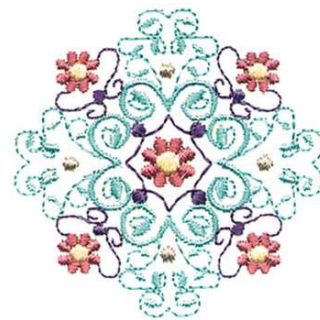

Name: Floral Doily Machine Embroidery Design

SKU: DC01-FL0290

Brand: Dakota Collectibles

Unique Colors: 13 (5 color Stops)

Unique Colors

	Color Name (Color Code)	Manufacturer - Type
	Super White (1001) [No Color Selected]	madeira - rayon
	Dusty Lilac (1263) [No Color Selected]	madeira - rayon
	Crocus (286)	Exquisite - Polyester 1000m

Complete Color Sequence

#		Color Name (Color Code)	Manufacturer - Type
1		Super White (1001) [No Color Selected]	madeira - rayon
2		Super White (1001) [No Color Selected]	madeira - rayon
3		Crocus (286)	Exquisite - Polyester 1000m