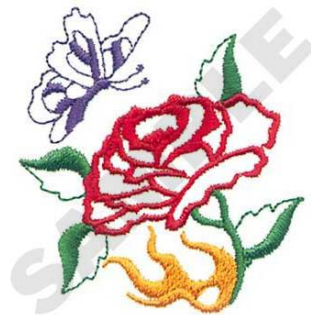

Name: Rose With Butterfly Machine Embroidery Design

SKU: DC01-FL0283

Brand: Dakota Collectibles

Unique Colors: 13 (4 color Stops)

Unique Colors

	Color Name (Color Code)	Manufacturer - Type
	Super White (1001) [No Color Selected]	madeira - rayon
	Dusty Lilac (1263) [No Color Selected]	madeira - rayon
	Crocus (286)	Exquisite - Polyester 1000m

Complete Color Sequence

#		Color Name (Color Code)	Manufacturer - Type
1		Super White (1001) [No Color Selected]	madeira - rayon
2		Super White (1001) [No Color Selected]	madeira - rayon
3		Crocus (286)	Exquisite - Polyester 1000m