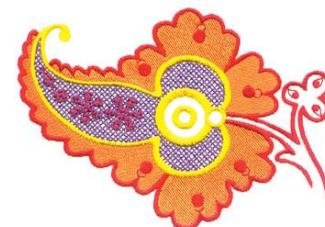

Name: Paisley Design Machine Embroidery Design

SKU: DC01-FL0251

Brand: Dakota Collectibles

Unique Colors: 13 (4 color Stops)

Unique Colors

	Color Name (Color Code)	Manufacturer - Type
	Super White (1001) [No Color Selected]	madeira - rayon
	Dusty Lilac (1263) [No Color Selected]	madeira - rayon
	Crocus (286)	Exquisite - Polyester 1000m

Complete Color Sequence

#		Color Name (Color Code)	Manufacturer - Type
1		Super White (1001) [No Color Selected]	madeira - rayon
2		Super White (1001) [No Color Selected]	madeira - rayon
3		Crocus (286)	Exquisite - Polyester 1000m