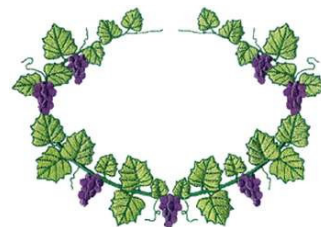

Name: Grapes Machine Embroidery Design

SKU: DC01-FL0242

Brand: Dakota Collectibles

Unique Colors: 13 (5 color Stops)

Unique Colors

	Color Name (Color Code)	Manufacturer - Type
	Super White (1001) [No Color Selected]	madeira - rayon
	Dusty Lilac (1263) [No Color Selected]	madeira - rayon
	Crocus (286)	Exquisite - Polyester 1000m

Complete Color Sequence

#		Color Name (Color Code)	Manufacturer - Type
1		Super White (1001) [No Color Selected]	madeira - rayon
2		Super White (1001) [No Color Selected]	madeira - rayon
3		Crocus (286)	Exquisite - Polyester 1000m