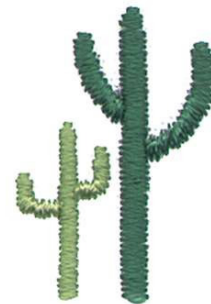

Name: 1" Cacti Machine Embroidery Design

SKU: DC01-FL0209

Brand: Dakota Collectibles

Unique Colors: 13 (2 color Stops)

Unique Colors

	Color Name (Color Code)	Manufacturer - Type
	Super White (1001) [No Color Selected]	madeira - rayon
	Dusty Lilac (1263) [No Color Selected]	madeira - rayon
	Crocus (286)	Exquisite - Polyester 1000m

Complete Color Sequence

#		Color Name (Color Code)	Manufacturer - Type
1		Super White (1001) [No Color Selected]	madeira - rayon
2		Super White (1001) [No Color Selected]	madeira - rayon
3		Crocus (286)	Exquisite - Polyester 1000m