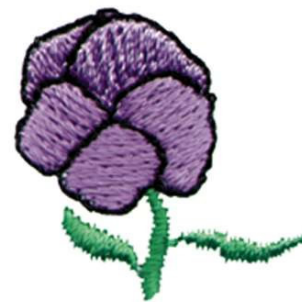

Name: 1" Pansy Machine Embroidery Design

SKU: DC01-FL0204

Brand: Dakota Collectibles

Unique Colors: 13 (3 color Stops)

Unique Colors

	Color Name (Color Code)	Manufacturer - Type
	Super White (1001) [No Color Selected]	madeira - rayon
	Dusty Lilac (1263) [No Color Selected]	madeira - rayon
	Crocus (286)	Exquisite - Polyester 1000m

Complete Color Sequence

#		Color Name (Color Code)	Manufacturer - Type
1		Super White (1001) [No Color Selected]	madeira - rayon
2		Super White (1001) [No Color Selected]	madeira - rayon
3		Crocus (286)	Exquisite - Polyester 1000m