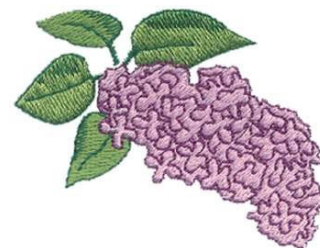

**Name:** Lilac Machine Embroidery Design

**SKU:** DC01-FL0186

**Brand:** Dakota Collectibles

**Unique Colors:** 13 (4 color Stops)

## Unique Colors

	<b>Color Name (Color Code)</b>	<b>Manufacturer - Type</b>
	Super White (1001) [No Color Selected]	madeira - rayon
	Dusty Lilac (1263) [No Color Selected]	madeira - rayon
	Crocus (286)	Exquisite - Polyester 1000m

# Complete Color Sequence

#		Color Name (Color Code)	Manufacturer - Type
1		Super White (1001) [No Color Selected]	madeira - rayon
2		Super White (1001) [No Color Selected]	madeira - rayon
3		Crocus (286)	Exquisite - Polyester 1000m