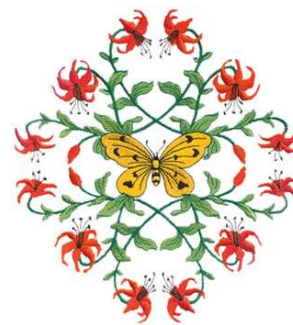

**Name:** Flowers W/butterfly Machine Embroidery Design

**SKU:** DC01-FL0158

**Brand:** Dakota Collectibles

**Unique Colors:** 13 (5 color Stops)

## Unique Colors

	<b>Color Name (Color Code)</b>	<b>Manufacturer - Type</b>
	Super White (1001) [No Color Selected]	madeira - rayon
	Dusty Lilac (1263) [No Color Selected]	madeira - rayon
	Crocus (286)	Exquisite - Polyester 1000m