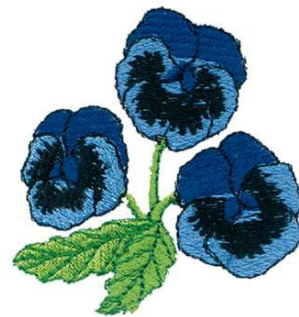

**Name:** Pansy

**SKU:** DC01-FL0115

**Brand:** Dakota Collectibles

**Unique Colors:** 13 (7 color Stops)

## Unique Colors

	<b>Color Name (Color Code)</b>	<b>Manufacturer - Type</b>
	Super White (1001) [No Color Selected]	madeira - rayon
	Dusty Lilac (1263) [No Color Selected]	madeira - rayon
	Crocus (286)	Exquisite - Polyester 1000m

# Complete Color Sequence

#		Color Name (Color Code)	Manufacturer - Type
1		Super White (1001) [No Color Selected]	madeira - rayon
2		Super White (1001) [No Color Selected]	madeira - rayon
3		Crocus (286)	Exquisite - Polyester 1000m