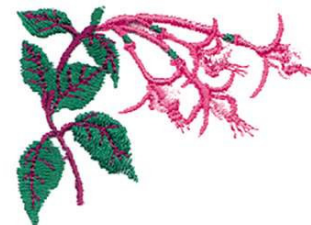

Name: Fuchsia Machine Embroidery Design

SKU: DC01-FL0113

Brand: Dakota Collectibles

Unique Colors: 13 (5 color Stops)

Unique Colors

	Color Name (Color Code)	Manufacturer - Type
	Super White (1001) [No Color Selected]	madeira - rayon
	Dusty Lilac (1263) [No Color Selected]	madeira - rayon
	Crocus (286)	Exquisite - Polyester 1000m

Complete Color Sequence

#		Color Name (Color Code)	Manufacturer - Type
1		Super White (1001) [No Color Selected]	madeira - rayon
2		Super White (1001) [No Color Selected]	madeira - rayon
3		Crocus (286)	Exquisite - Polyester 1000m