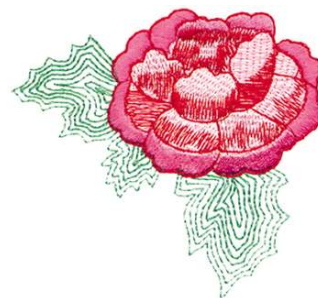

**Name:** Large Pink Peony Machine Embroidery Design

**SKU:** DC01-FL0088

**Brand:** Dakota Collectibles

**Unique Colors:** 13 (4 color Stops)