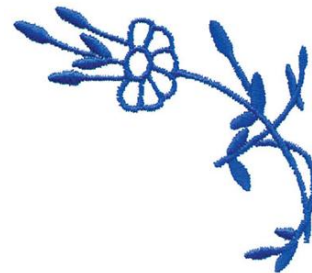

Name: Blue Flower Outline Machine Embroidery Design

SKU: DC01-FL0084

Brand: Dakota Collectibles

Unique Colors: 13 (1 color Stops)

Unique Colors

	Color Name (Color Code)	Manufacturer - Type
	Super White (1001) [No Color Selected]	madeira - rayon
	Dusty Lilac (1263) [No Color Selected]	madeira - rayon
	Crocus (286)	Exquisite - Polyester 1000m

Complete Color Sequence

#		Color Name (Color Code)	Manufacturer - Type
1		Super White (1001) [No Color Selected]	madeira - rayon
2		Super White (1001) [No Color Selected]	madeira - rayon
3		Crocus (286)	Exquisite - Polyester 1000m