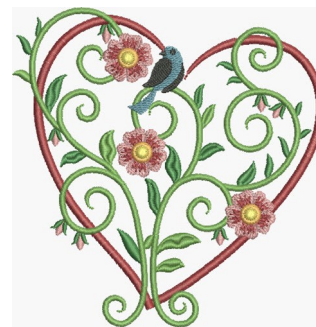

Name: Bluebird Floral Heart Machine Embroidery Design

SKU: DW01-FHDS09

Brand: Design Whiz

Unique Colors: 13 (10 color Stops)

Unique Colors

	Color Name (Color Code)	Manufacturer - Type
	Super White (1001) [No Color Selected]	madeira - rayon
	Dusty Lilac (1263) [No Color Selected]	madeira - rayon
	Crocus (286)	Exquisite - Polyester 1000m