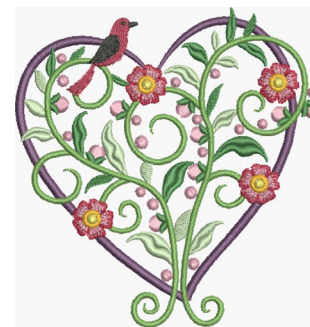

Name: Red Pansies Heart Machine Embroidery Design

SKU: DW01-FHDS03

Brand: Design Whiz

Unique Colors: 13 (11 color Stops)

Unique Colors

	Color Name (Color Code)	Manufacturer - Type
	Super White (1001) [No Color Selected]	madeira - rayon
	Dusty Lilac (1263) [No Color Selected]	madeira - rayon
	Crocus (286)	Exquisite - Polyester 1000m

Complete Color Sequence

#		Color Name (Color Code)	Manufacturer - Type
1		Super White (1001) [No Color Selected]	madeira - rayon
2		Super White (1001) [No Color Selected]	madeira - rayon
3		Crocus (286)	Exquisite - Polyester 1000m