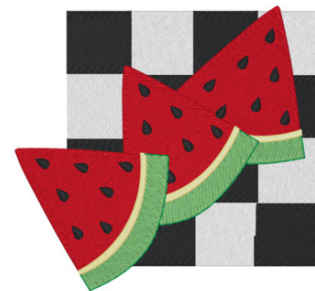

Name: Watermelon Machine Embroidery Design

SKU: DC01-FD0843

Brand: Dakota Collectibles

Unique Colors: 13 (7 color Stops)

Unique Colors

	Color Name (Color Code)	Manufacturer - Type
	Super White (1001) [No Color Selected]	madeira - rayon
	Dusty Lilac (1263) [No Color Selected]	madeira - rayon
	Crocus (286)	Exquisite - Polyester 1000m

Complete Color Sequence

#		Color Name (Color Code)	Manufacturer - Type
1		Super White (1001) [No Color Selected]	madeira - rayon
2		Super White (1001) [No Color Selected]	madeira - rayon
3		Crocus (286)	Exquisite - Polyester 1000m