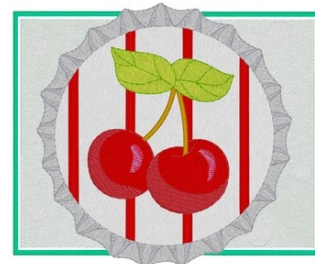

Name: Cherry Pop Top Machine Embroidery Design

SKU: DC01-FD0618

Brand: Dakota Collectibles

Unique Colors: 13 (12 color Stops)

Unique Colors

	Color Name (Color Code)	Manufacturer - Type
	Super White (1001) [No Color Selected]	madeira - rayon
	Dusty Lilac (1263) [No Color Selected]	madeira - rayon
	Crocus (286)	Exquisite - Polyester 1000m

Complete Color Sequence

#		Color Name (Color Code)	Manufacturer - Type
1		Super White (1001) [No Color Selected]	madeira - rayon
2		Super White (1001) [No Color Selected]	madeira - rayon
3		Crocus (286)	Exquisite - Polyester 1000m