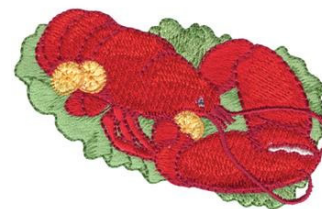

**Name:** Lobster Machine Embroidery Design

**SKU:** DC01-FD0222

**Brand:** Dakota Collectibles

**Unique Colors:** 13 (9 color Stops)

## Unique Colors

	<b>Color Name (Color Code)</b>	<b>Manufacturer - Type</b>
	Super White (1001) [No Color Selected]	madeira - rayon
	Dusty Lilac (1263) [No Color Selected]	madeira - rayon
	Crocus (286)	Exquisite - Polyester 1000m

# Complete Color Sequence

#		Color Name (Color Code)	Manufacturer - Type
1		Super White (1001) [No Color Selected]	madeira - rayon
2		Super White (1001) [No Color Selected]	madeira - rayon
3		Crocus (286)	Exquisite - Polyester 1000m