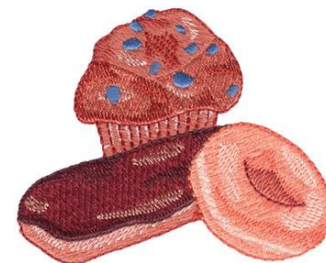

Name: Bakery Machine Embroidery Design

SKU: DC01-FD0210

Brand: Dakota Collectibles

Unique Colors: 13 (12 color Stops)

Unique Colors

	Color Name (Color Code)	Manufacturer - Type
	Super White (1001) [No Color Selected]	madeira - rayon
	Dusty Lilac (1263) [No Color Selected]	madeira - rayon
	Crocus (286)	Exquisite - Polyester 1000m

Complete Color Sequence

#		Color Name (Color Code)	Manufacturer - Type
1		Super White (1001) [No Color Selected]	madeira - rayon
2		Super White (1001) [No Color Selected]	madeira - rayon
3		Crocus (286)	Exquisite - Polyester 1000m