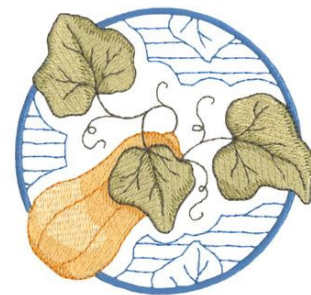

Name: Squash Machine Embroidery Design

SKU: DC01-FD0142

Brand: Dakota Collectibles

Unique Colors: 13 (7 color Stops)

Unique Colors

	Color Name (Color Code)	Manufacturer - Type
	Super White (1001) [No Color Selected]	madeira - rayon
	Dusty Lilac (1263) [No Color Selected]	madeira - rayon
	Crocus (286)	Exquisite - Polyester 1000m

Complete Color Sequence

#		Color Name (Color Code)	Manufacturer - Type
1		Super White (1001) [No Color Selected]	madeira - rayon
2		Super White (1001) [No Color Selected]	madeira - rayon
3		Crocus (286)	Exquisite - Polyester 1000m