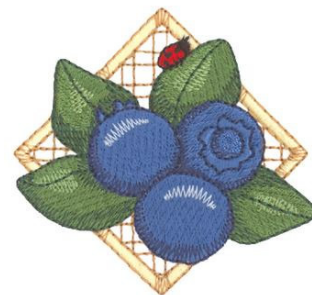

Name: Blueberries Machine Embroidery Design

SKU: DC01-FD0109

Brand: Dakota Collectibles

Unique Colors: 13 (10 color Stops)

Unique Colors

	Color Name (Color Code)	Manufacturer - Type
	Super White (1001) [No Color Selected]	madeira - rayon
	Dusty Lilac (1263) [No Color Selected]	madeira - rayon
	Crocus (286)	Exquisite - Polyester 1000m

Complete Color Sequence

#		Color Name (Color Code)	Manufacturer - Type
1		Super White (1001) [No Color Selected]	madeira - rayon
2		Super White (1001) [No Color Selected]	madeira - rayon
3		Crocus (286)	Exquisite - Polyester 1000m