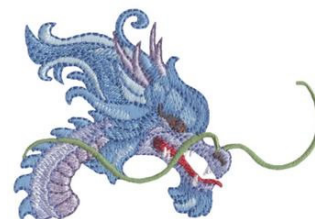

Name: Dragon Head Machine Embroidery Design

SKU: DC01-FC0051

Brand: Dakota Collectibles

Unique Colors: 13 (14 color Stops)

Unique Colors

	Color Name (Color Code)	Manufacturer - Type
	Super White (1001) [No Color Selected]	madeira - rayon
	Dusty Lilac (1263) [No Color Selected]	madeira - rayon
	Crocus (286)	Exquisite - Polyester 1000m

Complete Color Sequence

#		Color Name (Color Code)	Manufacturer - Type
1		Super White (1001) [No Color Selected]	madeira - rayon
2		Super White (1001) [No Color Selected]	madeira - rayon
3		Crocus (286)	Exquisite - Polyester 1000m