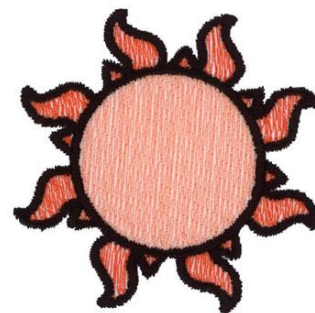

Name: Sun Machine Embroidery Design

SKU: DC01-FC0002

Brand: Dakota Collectibles

Unique Colors: 13 (3 color Stops)

Unique Colors

	Color Name (Color Code)	Manufacturer - Type
	Super White (1001) [No Color Selected]	madeira - rayon
	Dusty Lilac (1263) [No Color Selected]	madeira - rayon
	Crocus (286)	Exquisite - Polyester 1000m

Complete Color Sequence

#		Color Name (Color Code)	Manufacturer - Type
1		Super White (1001) [No Color Selected]	madeira - rayon
2		Super White (1001) [No Color Selected]	madeira - rayon
3		Crocus (286)	Exquisite - Polyester 1000m