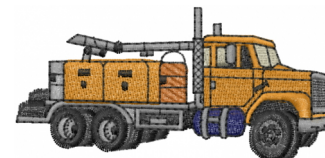

**Name:** Equipment Utility Truck 3 Machine  
Embroidery Design

**SKU:** DS01-Equipment\_Utility\_Truck\_3

**Brand:** DataStitch

**Unique Colors:** 13 (10 color Stops)