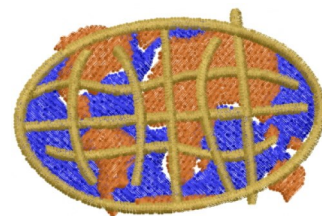

**Name:** Earth Four Machine Embroidery Design

**SKU:** DS01-Earth\_Four

**Brand:** DataStitch

**Unique Colors:** 13 (3 color Stops)

## Unique Colors

	<b>Color Name (Color Code)</b>	<b>Manufacturer - Type</b>
	Super White (1001) [No Color Selected]	madeira - rayon
	Dusty Lilac (1263) [No Color Selected]	madeira - rayon
	Crocus (286)	Exquisite - Polyester 1000m

# Complete Color Sequence

#		Color Name (Color Code)	Manufacturer - Type
1		Super White (1001) [No Color Selected]	madeira - rayon
2		Super White (1001) [No Color Selected]	madeira - rayon
3		Crocus (286)	Exquisite - Polyester 1000m