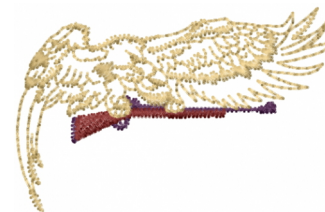

Name: Eagle with Gun Machine Embroidery Design

SKU: DS01-Eagle_with_Gun

Brand: DataStitch

Unique Colors: 13 (3 color Stops)

Unique Colors

	Color Name (Color Code)	Manufacturer - Type
	Super White (1001) [No Color Selected]	madeira - rayon
	Dusty Lilac (1263) [No Color Selected]	madeira - rayon
	Crocus (286)	Exquisite - Polyester 1000m

Complete Color Sequence

#		Color Name (Color Code)	Manufacturer - Type
1		Super White (1001) [No Color Selected]	madeira - rayon
2		Super White (1001) [No Color Selected]	madeira - rayon
3		Crocus (286)	Exquisite - Polyester 1000m