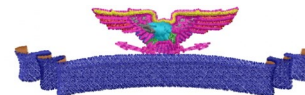

Name: Eagle Banner Machine Embroidery Design

SKU: DS01-Eagle_Banner_Two

Brand: DataStitch

Unique Colors: 13 (13 color Stops)

Unique Colors

	Color Name (Color Code)	Manufacturer - Type
	Super White (1001) [No Color Selected]	madeira - rayon
	Dusty Lilac (1263) [No Color Selected]	madeira - rayon
	Crocus (286)	Exquisite - Polyester 1000m

Complete Color Sequence

#		Color Name (Color Code)	Manufacturer - Type
1		Super White (1001) [No Color Selected]	madeira - rayon
2		Super White (1001) [No Color Selected]	madeira - rayon
3		Crocus (286)	Exquisite - Polyester 1000m