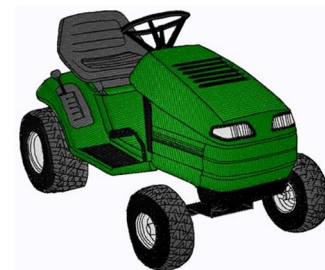

Name: Lawn Mower Machine Embroidery Design

SKU: GSD01-EQG800

Brand: Grand Slam Designs

Unique Colors: 13 (8 color Stops)

Unique Colors

	Color Name (Color Code)	Manufacturer - Type
	Super White (1001) [No Color Selected]	madeira - rayon
	Dusty Lilac (1263) [No Color Selected]	madeira - rayon
	Crocus (286)	Exquisite - Polyester 1000m