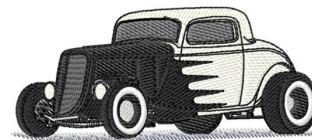

Name: 1934 Hyboy Machine Embroidery Design

SKU: GSD01-EQG673

Brand: Grand Slam Designs

Unique Colors: 13 (9 color Stops)

Unique Colors

	Color Name (Color Code)	Manufacturer - Type
	Super White (1001) [No Color Selected]	madeira - rayon
	Dusty Lilac (1263) [No Color Selected]	madeira - rayon
	Crocus (286)	Exquisite - Polyester 1000m