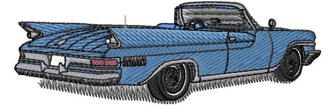

Name: 1961 New Yorker Convertible

SKU: GSD01-EQG648

Brand: Grand Slam Designs

Unique Colors: 13 (11 color Stops)

Unique Colors

	Color Name (Color Code)	Manufacturer - Type
	Super White (1001) [No Color Selected]	madeira - rayon
	Dusty Lilac (1263) [No Color Selected]	madeira - rayon
	Crocus (286)	Exquisite - Polyester 1000m

Complete Color Sequence

#		Color Name (Color Code)	Manufacturer - Type
1		Super White (1001) [No Color Selected]	madeira - rayon
2		Super White (1001) [No Color Selected]	madeira - rayon
3		Crocus (286)	Exquisite - Polyester 1000m