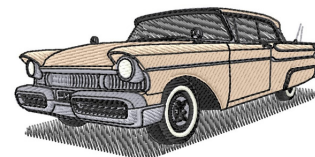

Name: 1957 Mercury Monterey

SKU: GSD01-EQG644

Brand: Grand Slam Designs

Unique Colors: 13 (8 color Stops)

Unique Colors

	Color Name (Color Code)	Manufacturer - Type
	Super White (1001) [No Color Selected]	madeira - rayon
	Dusty Lilac (1263) [No Color Selected]	madeira - rayon
	Crocus (286)	Exquisite - Polyester 1000m