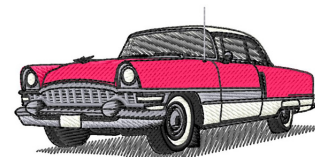

Name: 1955 Packard 400

SKU: GSD01-EQG628

Brand: Grand Slam Designs

Unique Colors: 13 (10 color Stops)

Unique Colors

	Color Name (Color Code)	Manufacturer - Type
	Super White (1001) [No Color Selected]	madeira - rayon
	Dusty Lilac (1263) [No Color Selected]	madeira - rayon
	Crocus (286)	Exquisite - Polyester 1000m