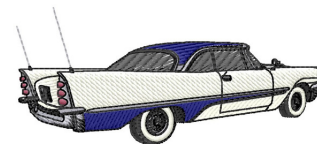

Name: 1957 DeSoto Fireflite

SKU: GSD01-EQG613

Brand: Grand Slam Designs

Unique Colors: 13 (9 color Stops)

Unique Colors

	Color Name (Color Code)	Manufacturer - Type
	Super White (1001) [No Color Selected]	madeira - rayon
	Dusty Lilac (1263) [No Color Selected]	madeira - rayon
	Crocus (286)	Exquisite - Polyester 1000m

Complete Color Sequence

#		Color Name (Color Code)	Manufacturer - Type
1		Super White (1001) [No Color Selected]	madeira - rayon
2		Super White (1001) [No Color Selected]	madeira - rayon
3		Crocus (286)	Exquisite - Polyester 1000m