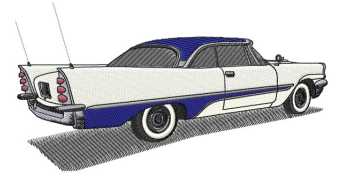

Name: 1957 DeSoto Fireflite

SKU: GSD01-EQG612

Brand: Grand Slam Designs

Unique Colors: 13 (10 color Stops)

Unique Colors

	Color Name (Color Code)	Manufacturer - Type
	Super White (1001) [No Color Selected]	madeira - rayon
	Dusty Lilac (1263) [No Color Selected]	madeira - rayon
	Crocus (286)	Exquisite - Polyester 1000m

Complete Color Sequence

#		Color Name (Color Code)	Manufacturer - Type
1		Super White (1001) [No Color Selected]	madeira - rayon
2		Super White (1001) [No Color Selected]	madeira - rayon
3		Crocus (286)	Exquisite - Polyester 1000m