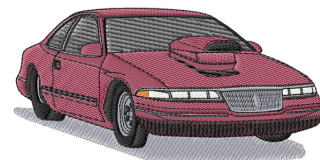

Name: 1996 Lincoln Mark VIII Machine
Embroidery Design

SKU: GSD01-EQG605

Brand: Grand Slam Designs

Unique Colors: 13 (9 color Stops)

Unique Colors

	Color Name (Color Code)	Manufacturer - Type
	Super White (1001) [No Color Selected]	madeira - rayon
	Dusty Lilac (1263) [No Color Selected]	madeira - rayon
	Crocus (286)	Exquisite - Polyester 1000m

Complete Color Sequence

#		Color Name (Color Code)	Manufacturer - Type
1		Super White (1001) [No Color Selected]	madeira - rayon
2		Super White (1001) [No Color Selected]	madeira - rayon
3		Crocus (286)	Exquisite - Polyester 1000m