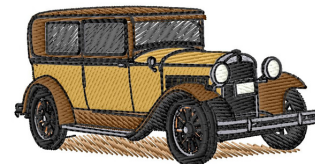

Name: 1929 Essex Machine Embroidery Design

SKU: GSD01-EQG603

Brand: Grand Slam Designs

Unique Colors: 13 (10 color Stops)

Unique Colors

	Color Name (Color Code)	Manufacturer - Type
	Super White (1001) [No Color Selected]	madeira - rayon
	Dusty Lilac (1263) [No Color Selected]	madeira - rayon
	Crocus (286)	Exquisite - Polyester 1000m

Complete Color Sequence

#		Color Name (Color Code)	Manufacturer - Type
1		Super White (1001) [No Color Selected]	madeira - rayon
2		Super White (1001) [No Color Selected]	madeira - rayon
3		Crocus (286)	Exquisite - Polyester 1000m