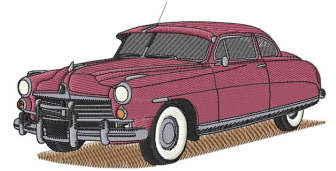

Name: 1952 Hudson Hornet

SKU: GSD01-EQG591

Brand: Grand Slam Designs

Unique Colors: 13 (10 color Stops)

Unique Colors

	Color Name (Color Code)	Manufacturer - Type
	Super White (1001) [No Color Selected]	madeira - rayon
	Dusty Lilac (1263) [No Color Selected]	madeira - rayon
	Crocus (286)	Exquisite - Polyester 1000m

Complete Color Sequence

#		Color Name (Color Code)	Manufacturer - Type
1		Super White (1001) [No Color Selected]	madeira - rayon
2		Super White (1001) [No Color Selected]	madeira - rayon
3		Crocus (286)	Exquisite - Polyester 1000m