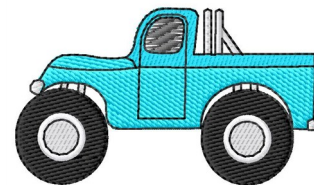

Name: Monster Truck

SKU: GSD01-EQG445

Brand: Grand Slam Designs

Unique Colors: 13 (6 color Stops)

Unique Colors

	Color Name (Color Code)	Manufacturer - Type
	Super White (1001) [No Color Selected]	madeira - rayon
	Dusty Lilac (1263) [No Color Selected]	madeira - rayon
	Crocus (286)	Exquisite - Polyester 1000m